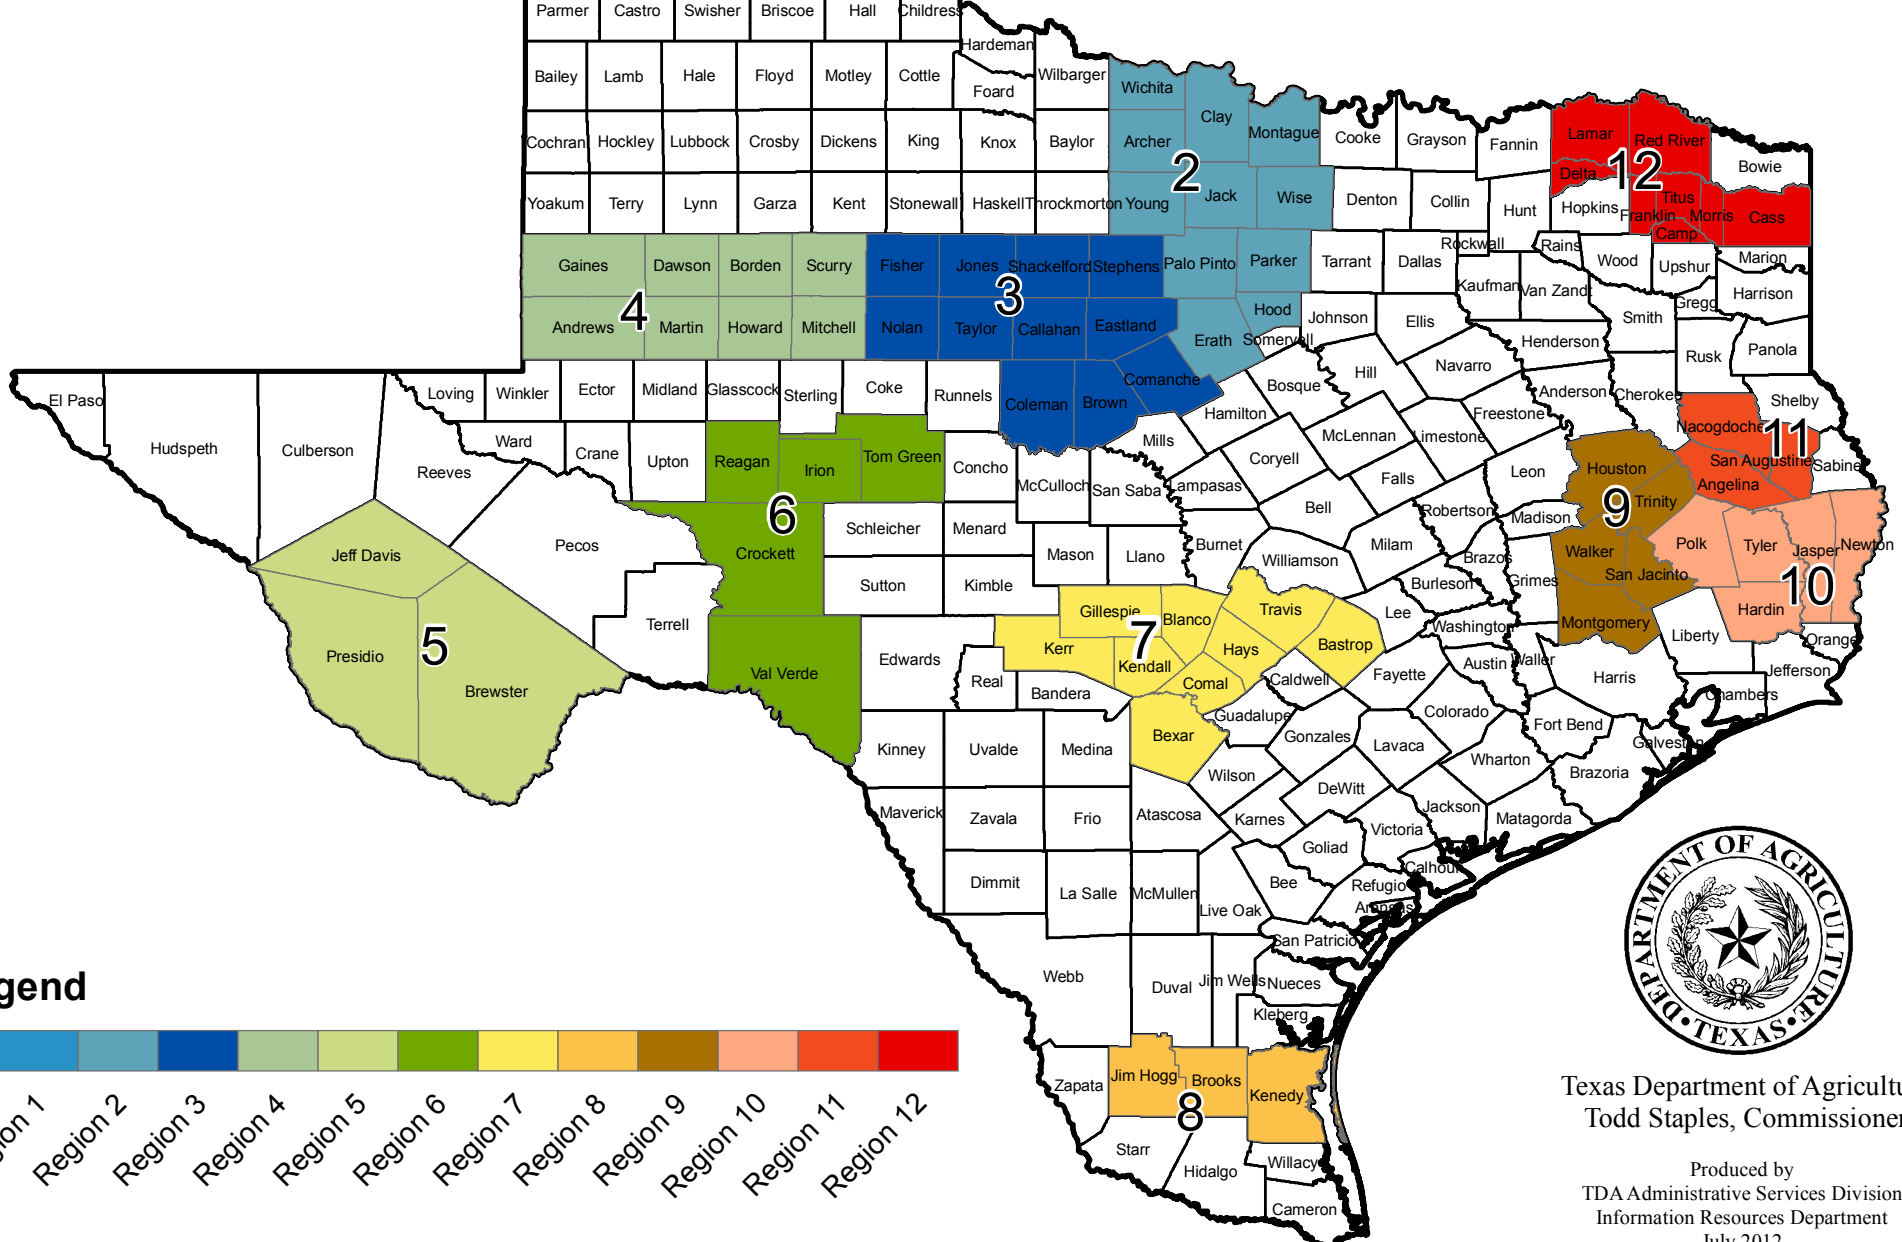

# Texas Wildfire Prevention Task Force Outreach Counties

Dallam	Sherman	Hansford	Ochiltree	Lipscomb
Hartley	Moore	Hutchinson	Roberts	Hemphill
Oldham	Potter	Carson	Gray	Wheeler
Deaf Smith	Randall	Armstrong	Donley	Collingsworth

## Legend

- Region 1
- Region 2
- Region 3
- Region 4
- Region 5
- Region 6
- Region 7
- Region 8
- Region 9
- Region 10
- Region 11
- Region 12

Texas Department of Agriculture  
 Todd Staples, Commissioner