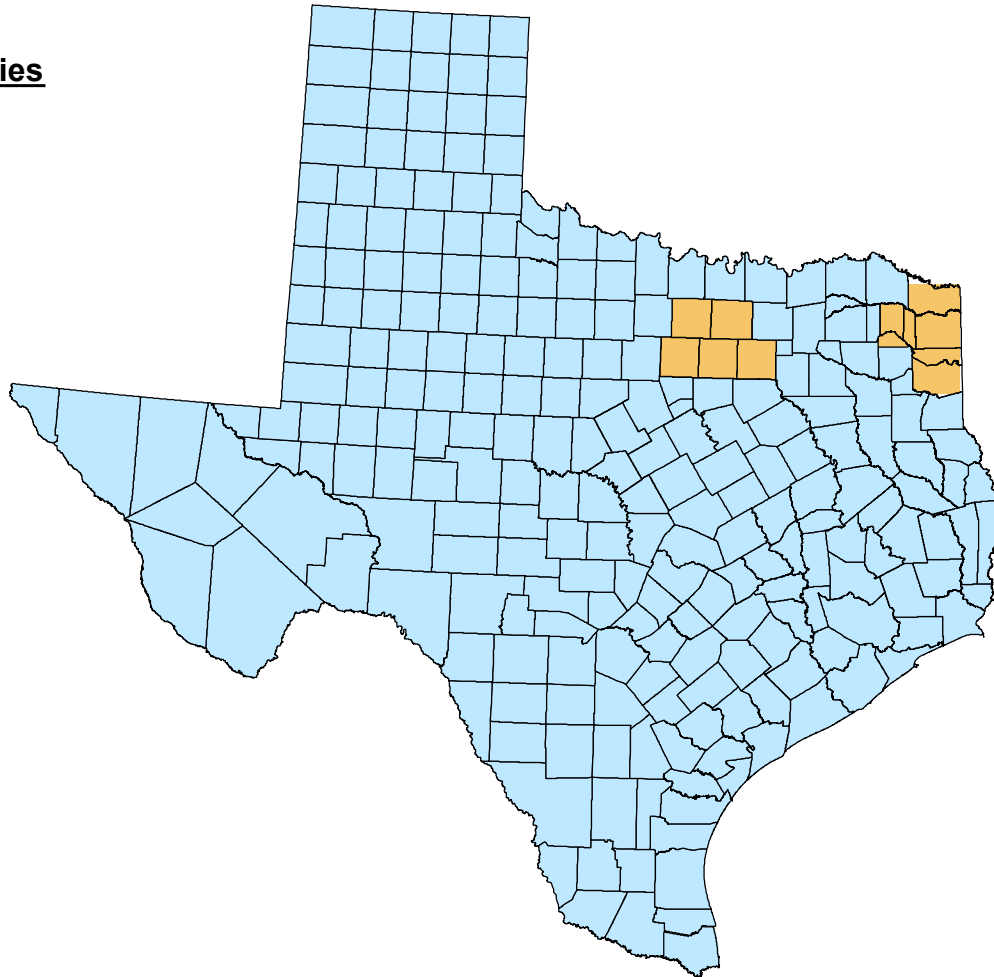

Emerald Ash Borer Quarantine

Texas Administrative Code
Title 4, Chapter 19, Subchapter Z

Texas Quarantined Counties

- Bowie
- Camp
- Cass
- Dallas
- Denton
- Harrison
- Marion
- Morris
- Parker
- Tarrant
- Titus
- Wise

Projection: USA Contiguous Albers Equal Area Conic February 2022

TEXAS DEPARTMENT OF AGRICULTURE
COMMISSIONER SID MILLER