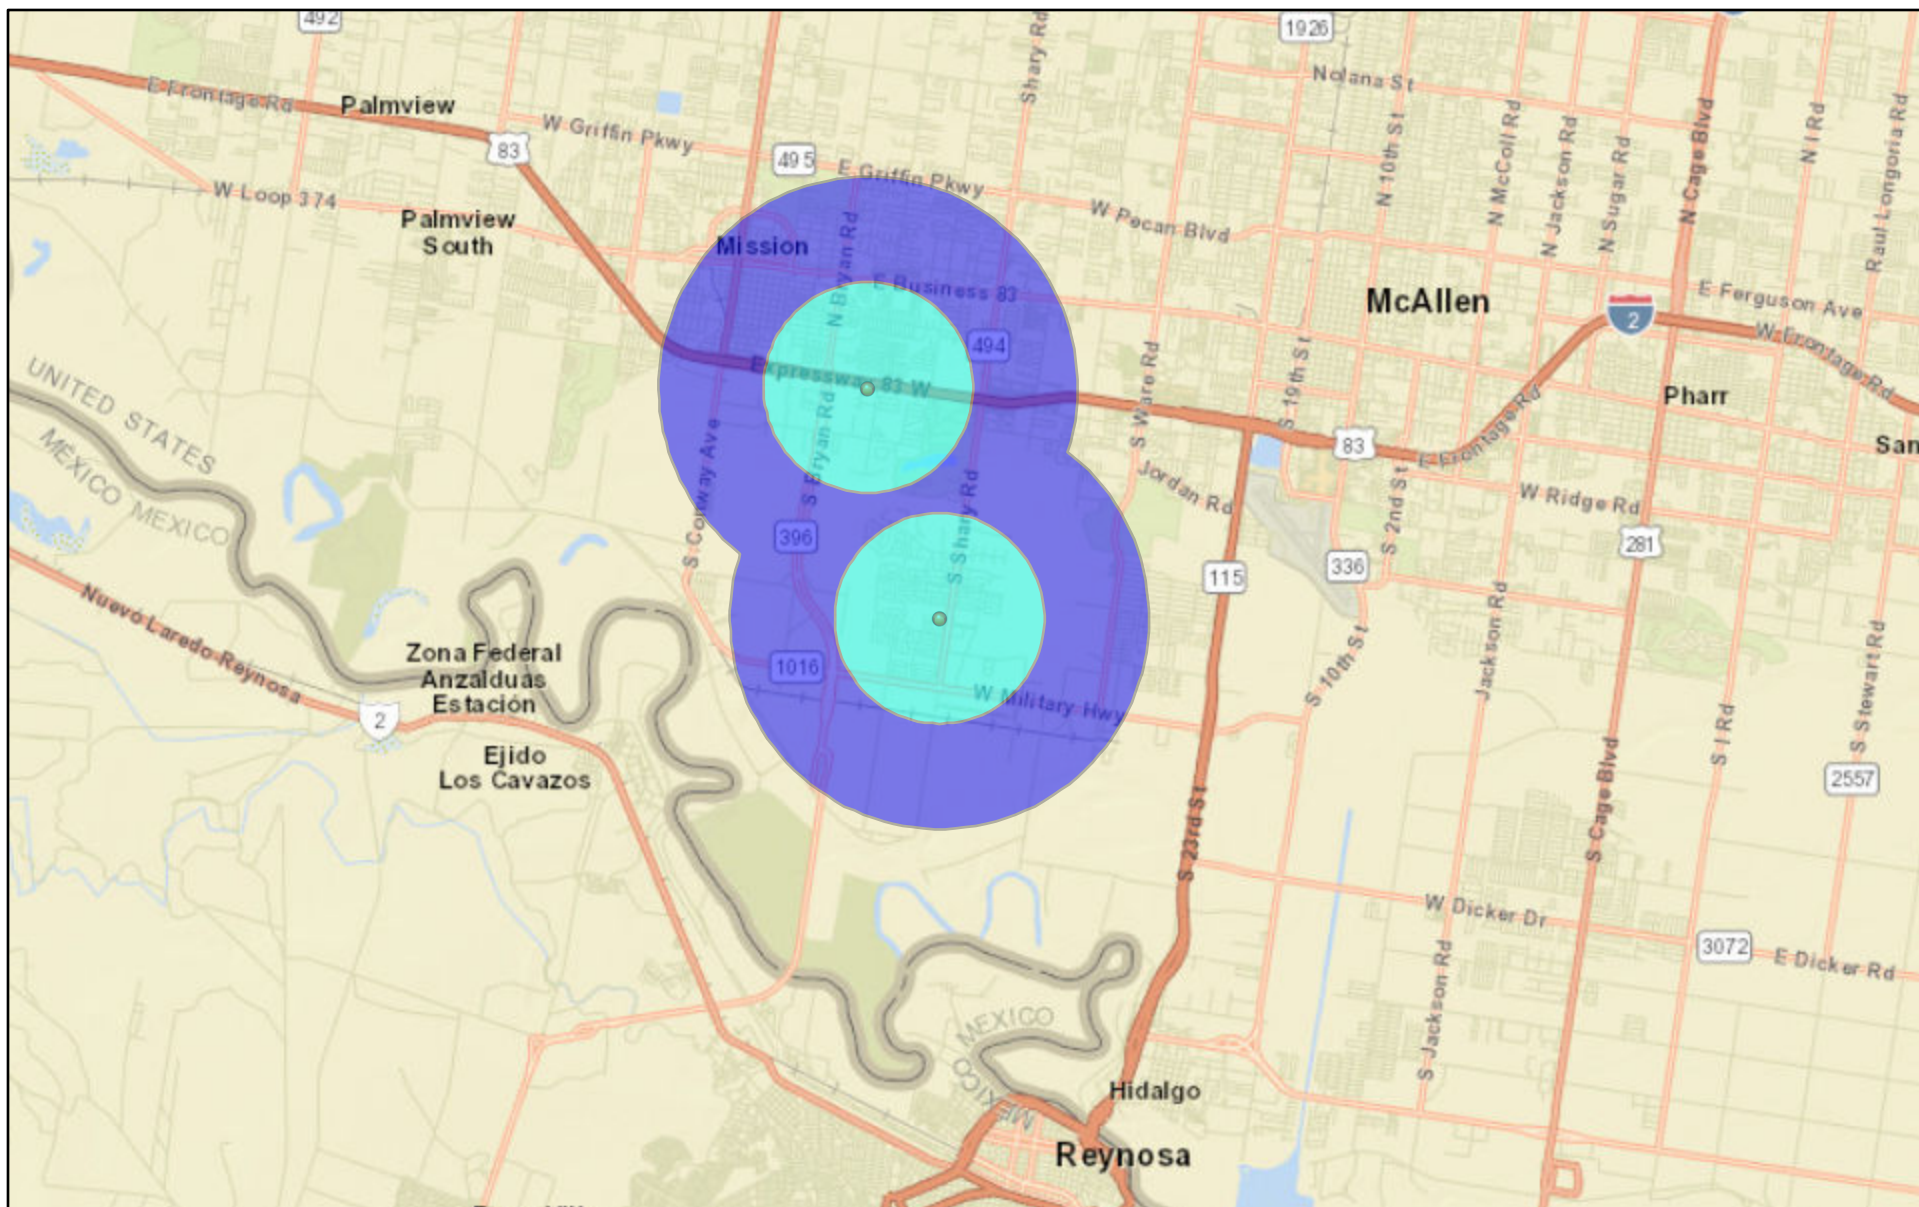

Lethal Bronzing 1 & 2 Mile Quarantine Area 3-28-24

3/28/2024

Lethal bronzing 1 and 2 mile buffer zones

1

2

● Lethal bronzing trees Mission_3_21_24_GPS coordinates

World Street Map

Esri, HERE, Garmin, NGA, USGS, NPS