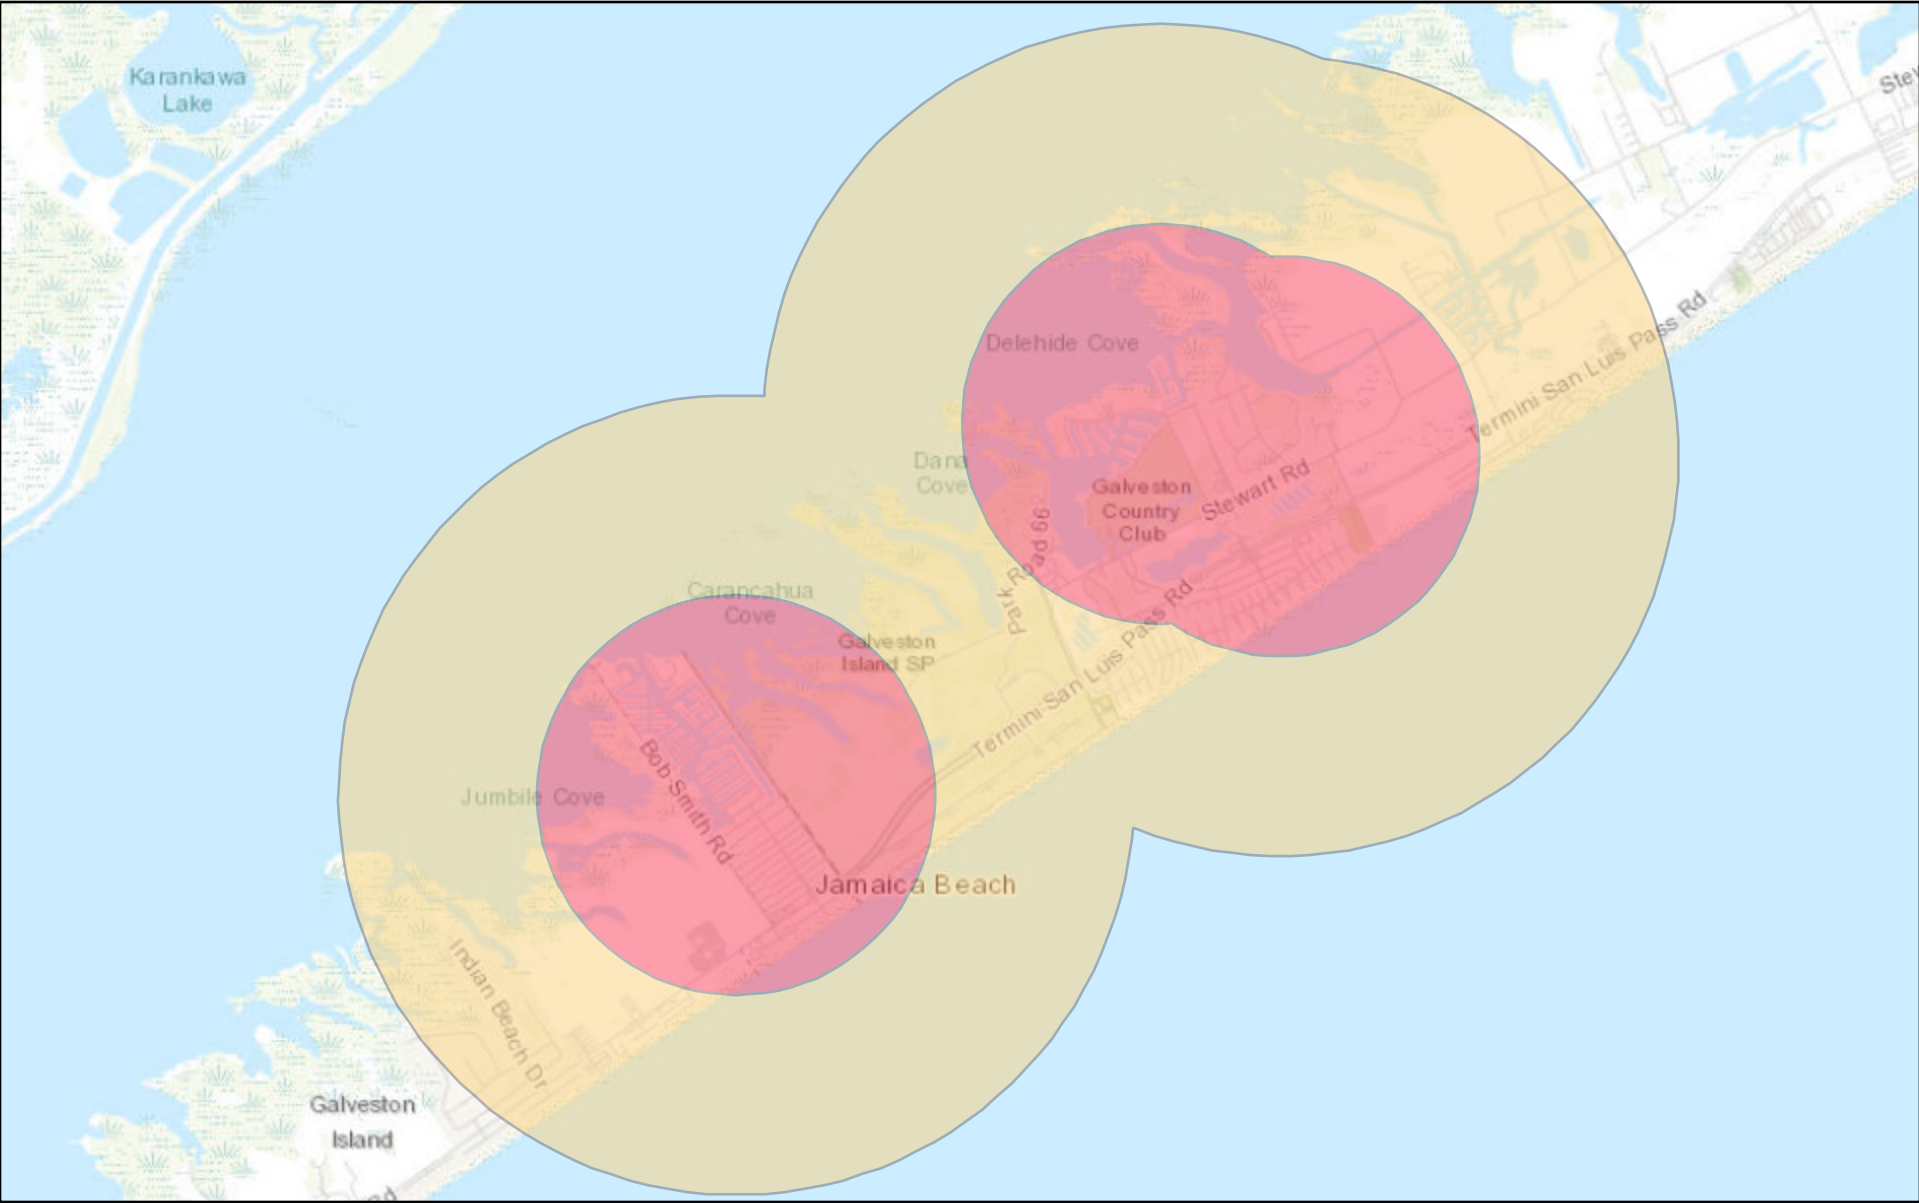

Lethal Bronzing Galveston County Quarantined Area

6/10/2026

- Core Area
- Quarantined Area

Texas Parks & Wildlife, Esri, HERE, Garmin, INCREMENT P, USGS, METI/ NASA, NGA, EPA, USDA