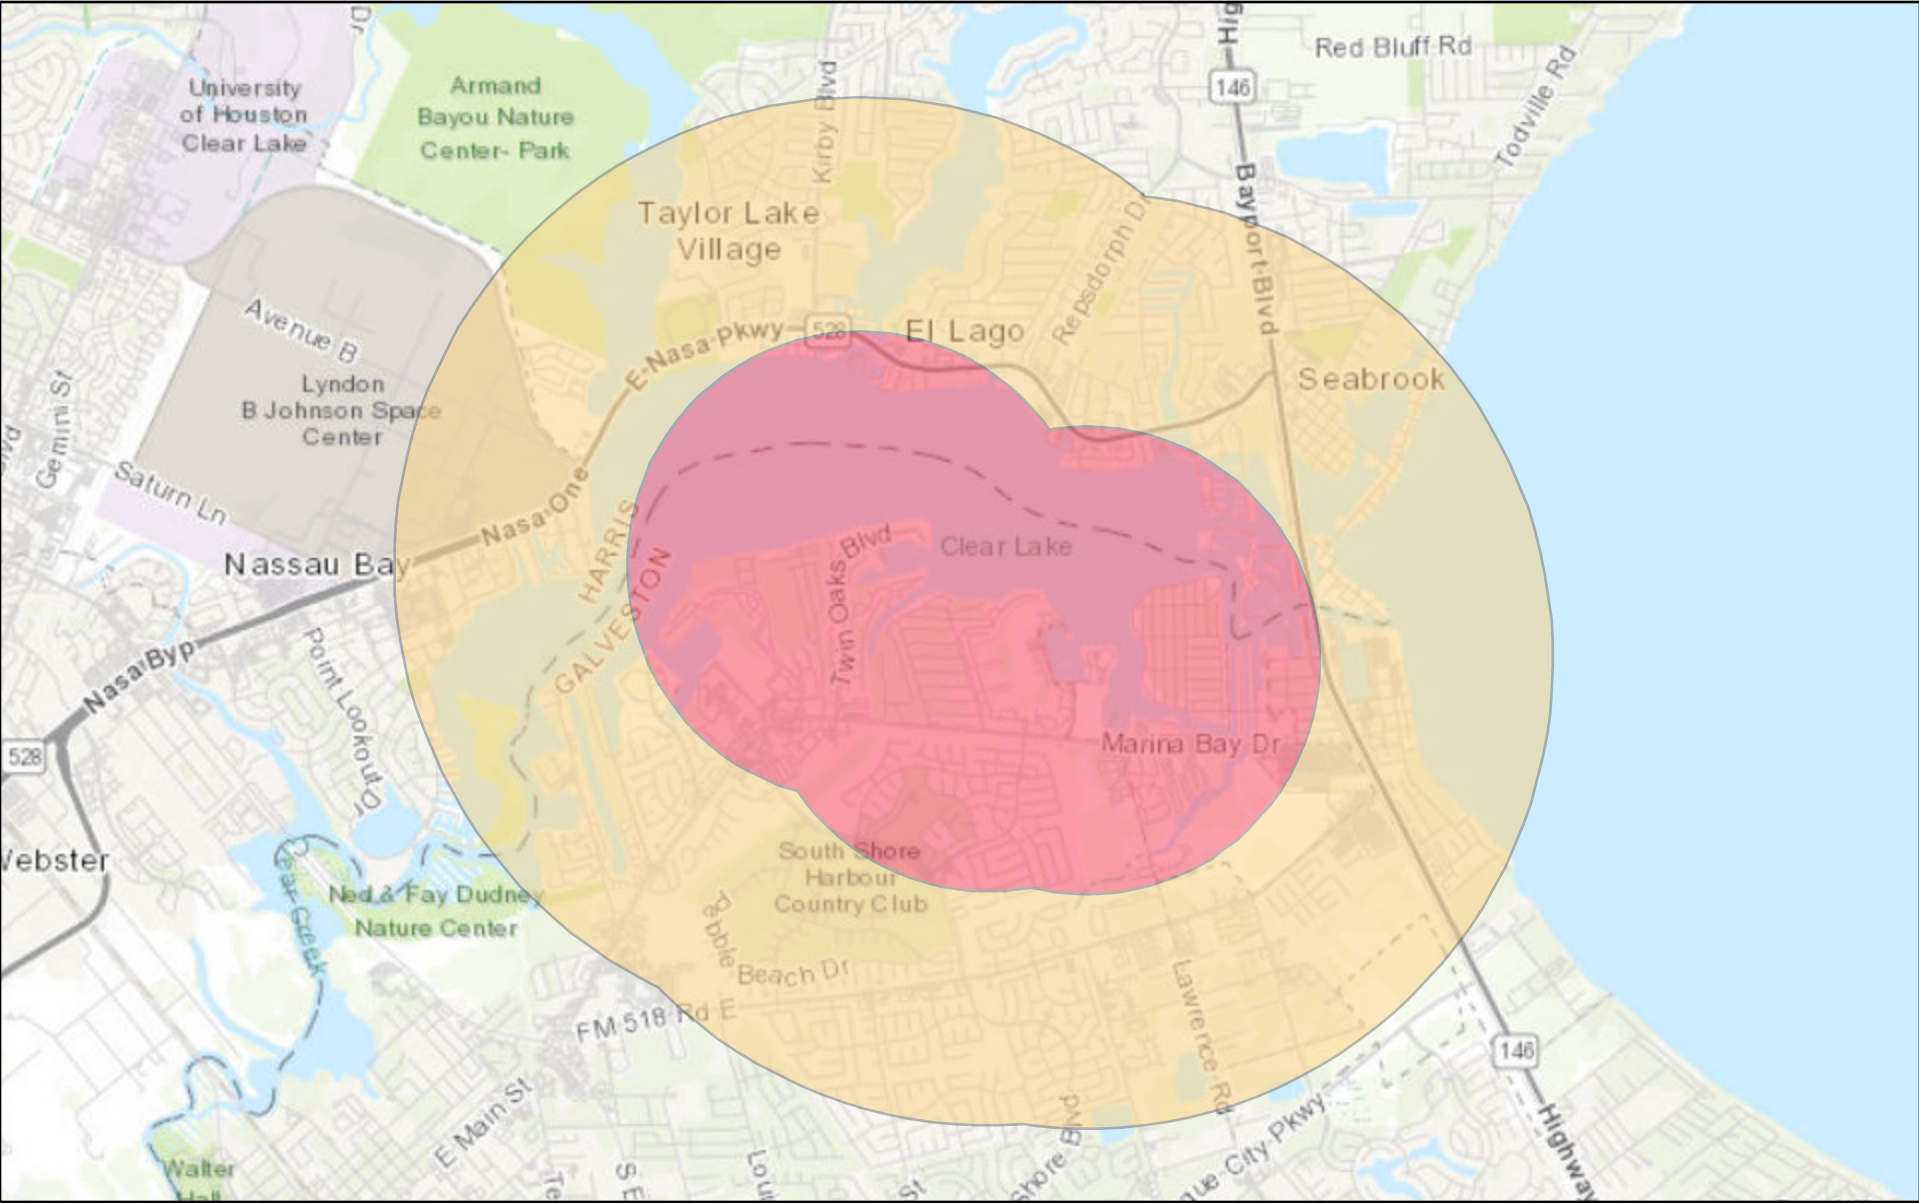

# Lethal Bronzing Galveston County Quarantined Area

6/10/2026

- Core Area
- Quarantined Area

City of Houston, HPB, Texas Parks & Wildlife, Esri, HERE, Garmin, INCREMENT P, USGS, METI/NASA, NGA, EPA, USDA